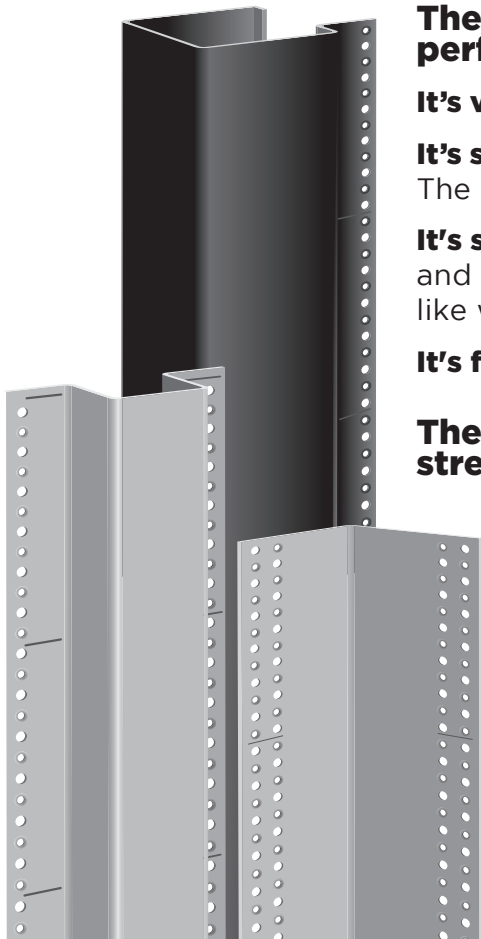

DESIGNED FOR YOUR LIFESTYLE

A wood fence provides protection, privacy, and a peaceful retreat for your home. It's the backdrop for backyard barbecues, family gatherings and when you just want peace, quiet and relaxation.

The PostMaster Plus Fence System is the perfect framework for your wood fence.

It's versatile - choose the fence style you want.

It's stylish - Easily hidden for the natural wood post look. The perfect compliment for your oasis.

It's strong - Complete Post System of Lines, Corner, and Robust Gate Post will not twist, rot, warp or crack like wood posts.

It's forever - warranted to last a lifetime.

The PostMaster Plus is the new standard for strength and beauty in a wood fence system.

DESIGNED FOR A LIFETIME OF PERFORMANCE

Product Feature	Homeowner Benefit
Easily hidden with a single fence board	Postmaster+ highlights the natural beauty of wood and is a good neighbor fence
Designed for years of service	Postmaster+ doesn't degrade over time like wood posts. Robust gate posts provide the strength and structure for a lifetime of opening and closing
Engineered to withstand strong winds	PostMaster+ is engineered to withstand 73 MPH windload season after season
Warranted for performance	PostMaster+ offers you a Limited Lifetime warranty against structural failure